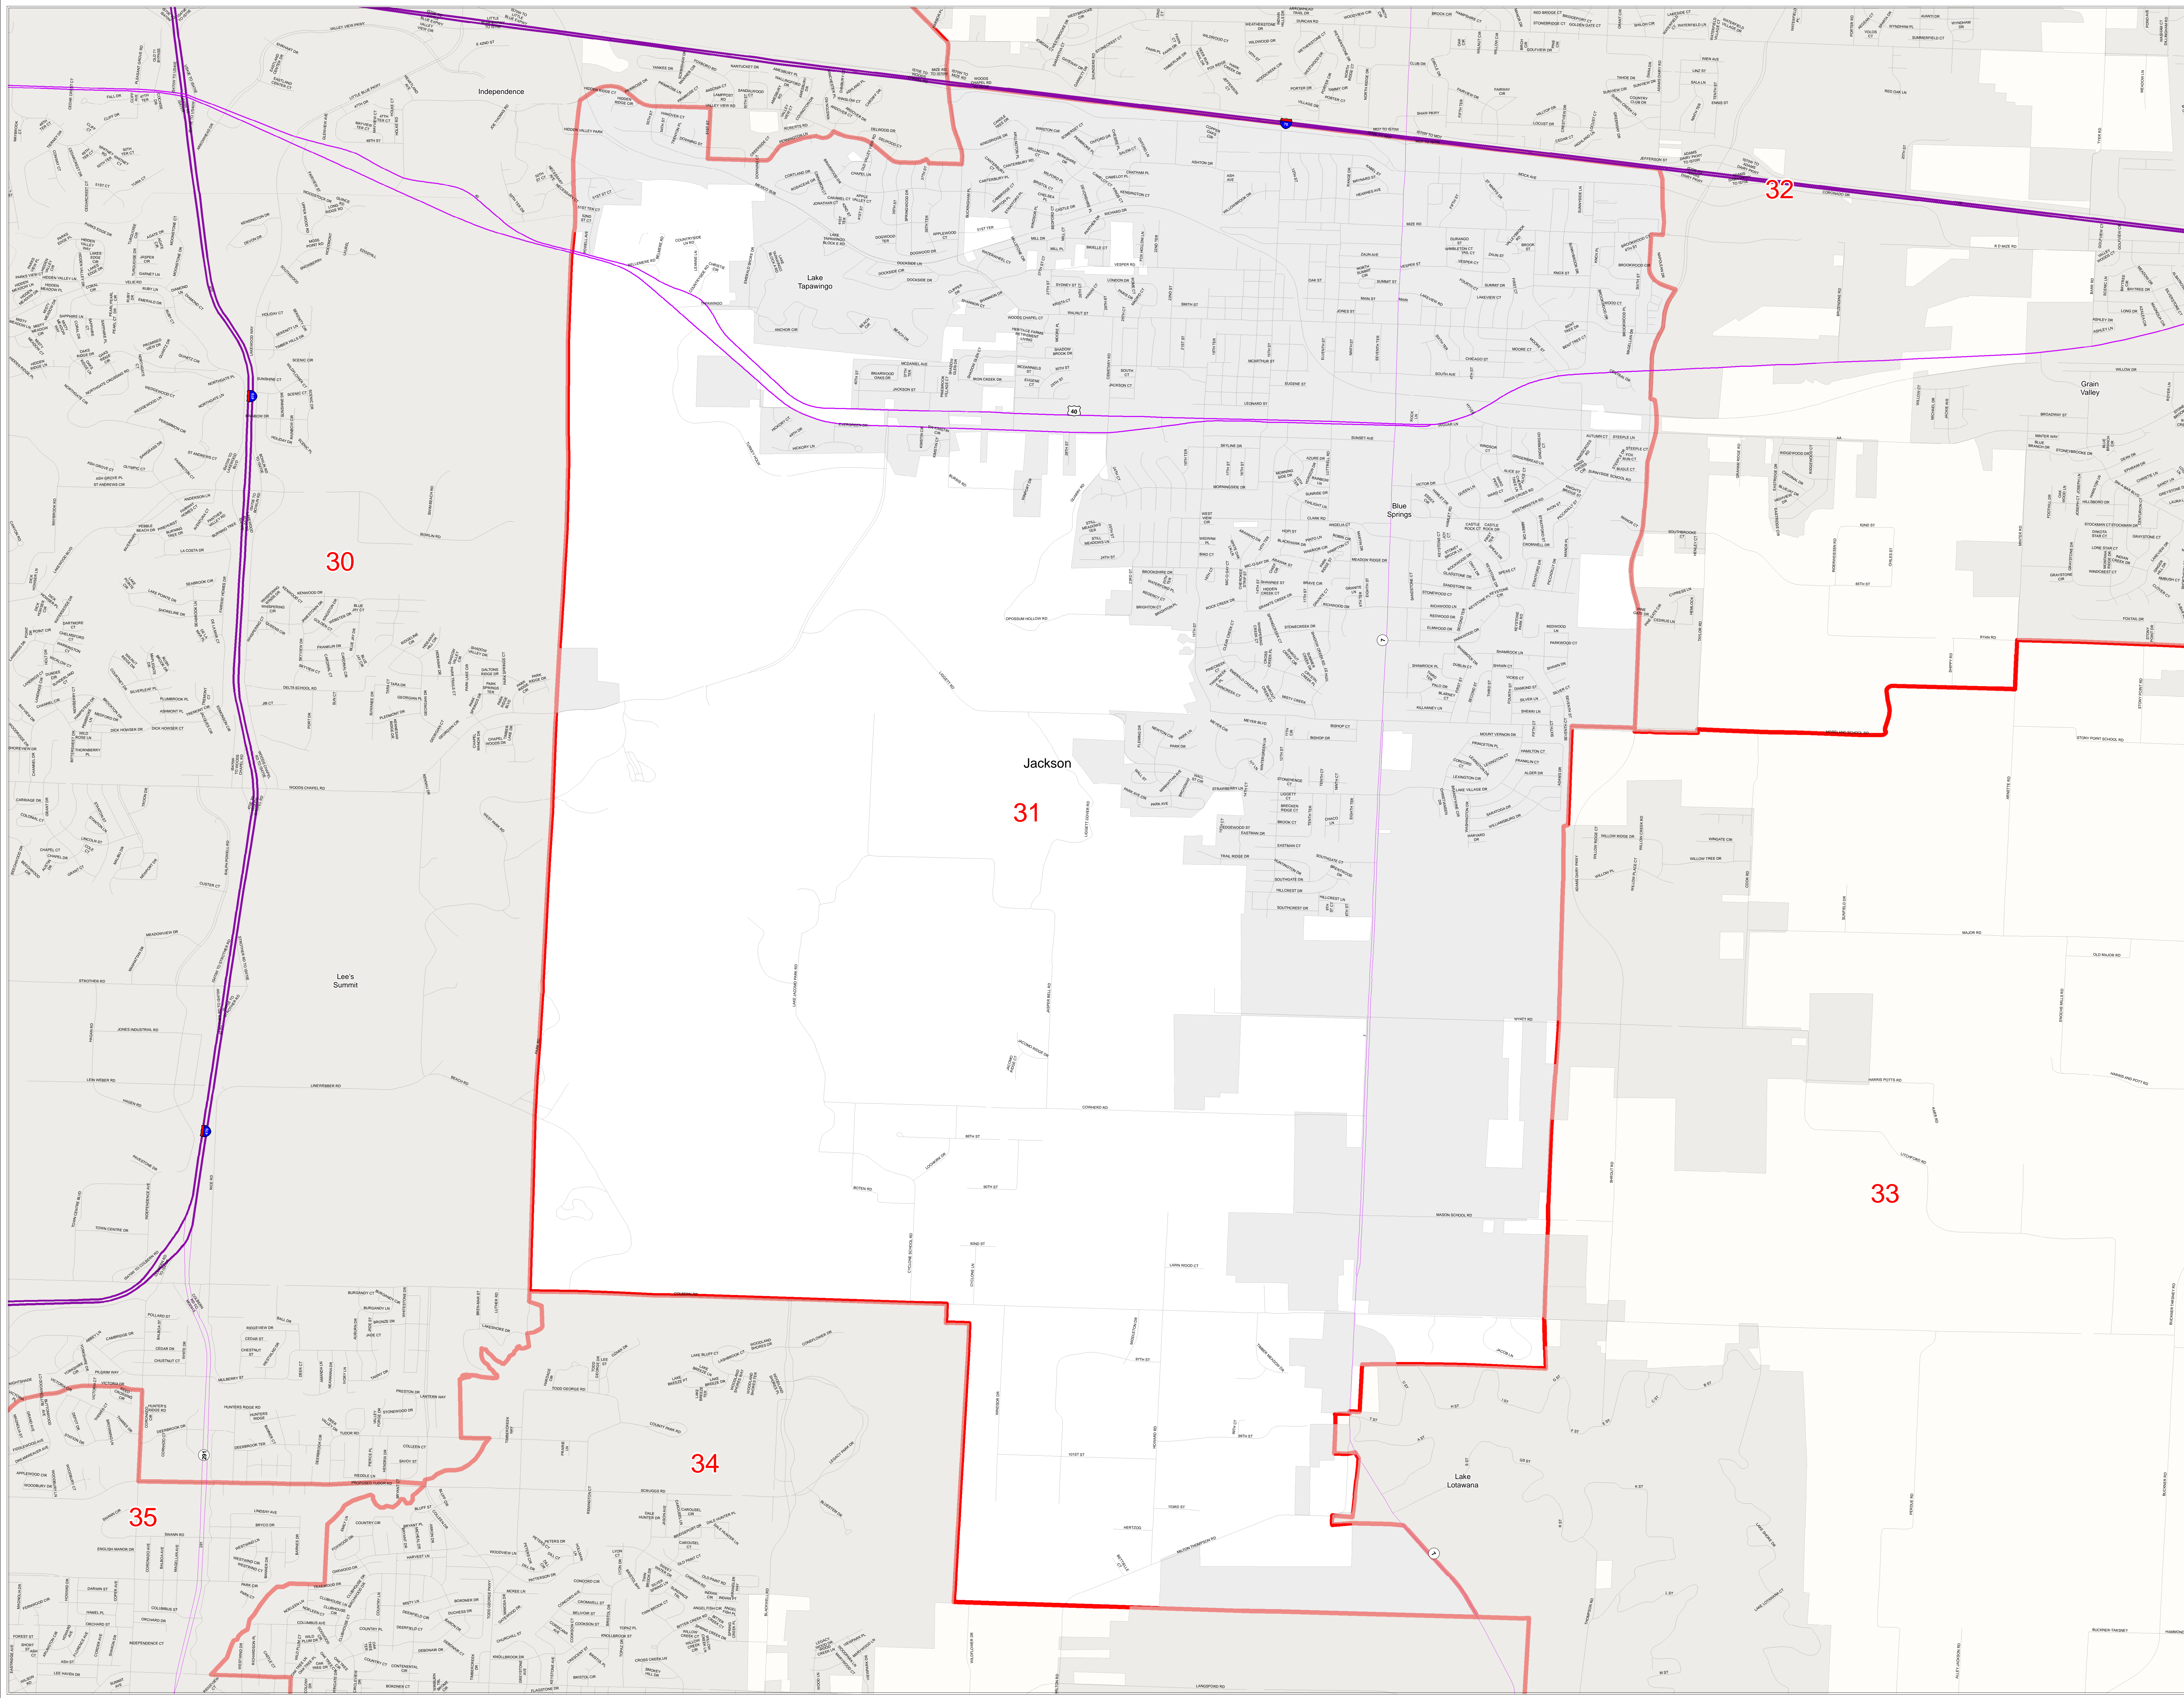

Missouri State House District Number 31

House Apportionment Plan 2011

- Districts
- Counties
- Interstates
- U.S. Highways
- MO Highways
- Streets
- Incorporated Places*
- Area Outside of Featured District

Office of Administration
January 2012